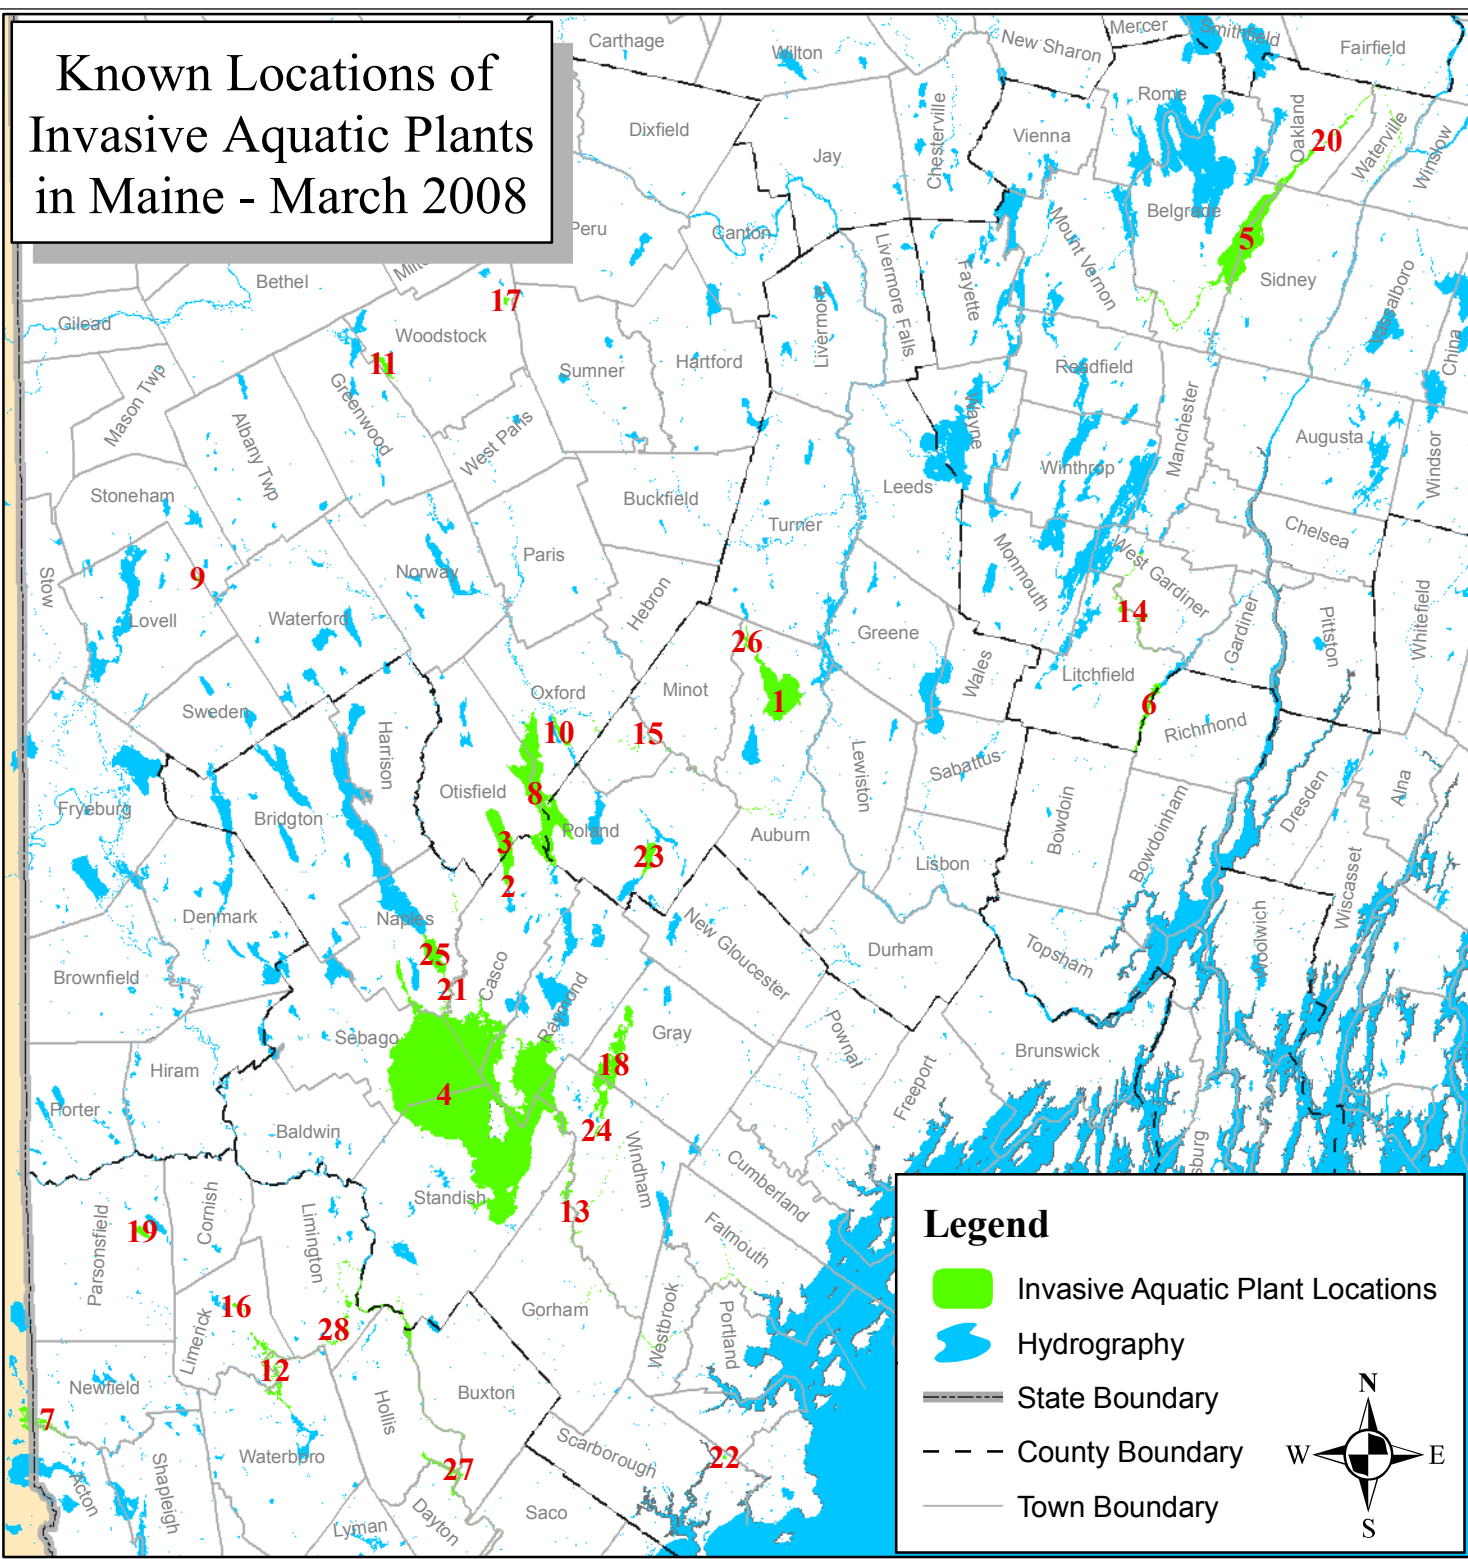

Known Locations of Invasive Aquatic Plants in Maine - March 2008

ID	Name	Invasive Aquatic Plant
1	Lake Auburn	Variable Leaf Milfoil
2	Lily Brook	Variable Leaf Milfoil
3	Pleasant Lake	Variable Leaf Milfoil
4	Sebago Lake	Variable Leaf Milfoil
5	Messalonskee Lake/ Belgrade Stream	Variable Leaf Milfoil
6	Pleasant Pond	Variable Leaf Milfoil
7	Balch Pond	Variable Leaf Milfoil
8	Thompson Lake	Variable Leaf Milfoil
9	Cushman Pond	Variable Leaf Milfoil
10	Hogan Pond	Variable Leaf Milfoil
11	Bryant Pond	Variable Leaf Milfoil
12	Lake Arrowhead	Variable Leaf Milfoil
13	Presumpscot River including N. Gorham Pond	Variable Leaf Milfoil
14	Cobbossee Stream	Variable Leaf Milfoil
15	Little Androscoggin River	Variable Leaf Milfoil
16	Pickrel Pond	Hydrilla
17	Shagg Pond	Variable Leaf Milfoil
18	Little Sebago Lake	Variable Leaf Milfoil Hybrid
19	West Pond	Curly-leaved Pondweed
20	Messalonskee Stream	Variable Leaf Milfoil
21	Songo River	Variable Leaf Milfoil
22	Pleasant Hill Pond	Eurasian Water Milfoil
23	Middle Range Pond	Variable Leaf Milfoil
24	Collins Pond	Variable Leaf Milfoil Hybrid
25	Brandy Pond	Variable Leaf Milfoil
26	The Basin	Variable Leaf Milfoil
27	Skelton Flowage in Saco River	Variable Leaf Milfoil
28	Little Ossipee River	Variable Leaf Milfoil